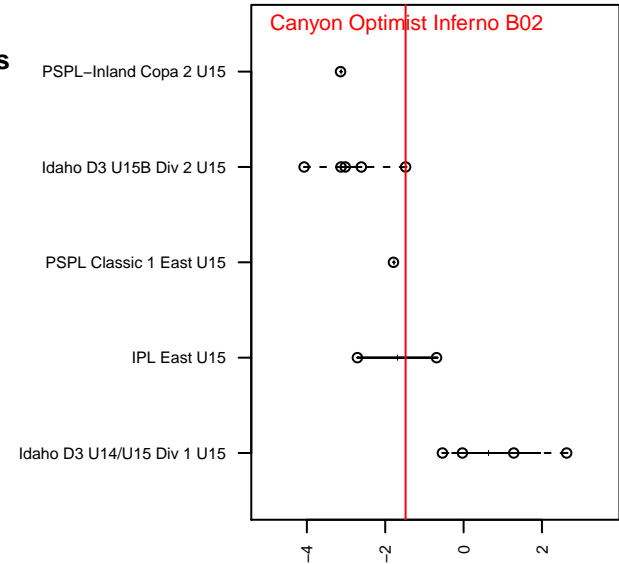

Canyon Optimist Inferno B02

Caldwell, ID
 B02 total strength=1143
 attack=6.89 defense=1.56
 fall league = Idaho D3 U15B Div 2 U15
 spr league = Spr Idaho D3 U15/16 Div 2 South

alt names used:
 INFERNO (ID)
 INFERNO
 INFERNO (ID)

Venues played:
 2016 Idaho D3 U15B Division 2 U15
 2016 GEM State Challenge U15 West U15
 2016 Spr Idaho D3 U15/16 Division 2 South
 2016 ID Directors Cup U15B U15

Canyon Optimist Inferno B02
 Dots are actual minus expected GF (blue circles) and GA (red triangles).
 Blue line is smoothed change in attack strength. Red is smoothed change in defense strength.

**attack and defense variance (black dot)
relative to other teams
and top 10 in region**

**attack and defense rating
relative to others at age
and all opponents in last 13 months**

Performance relative to 13 month average