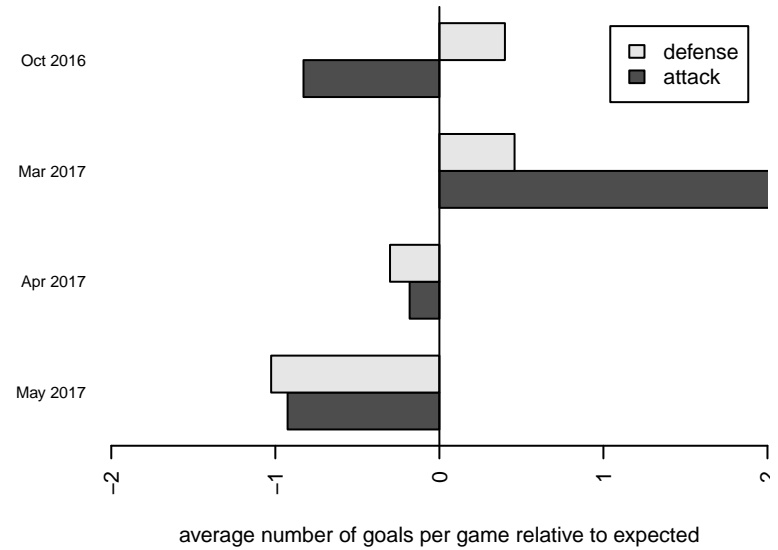

Performance relative to 13 month average