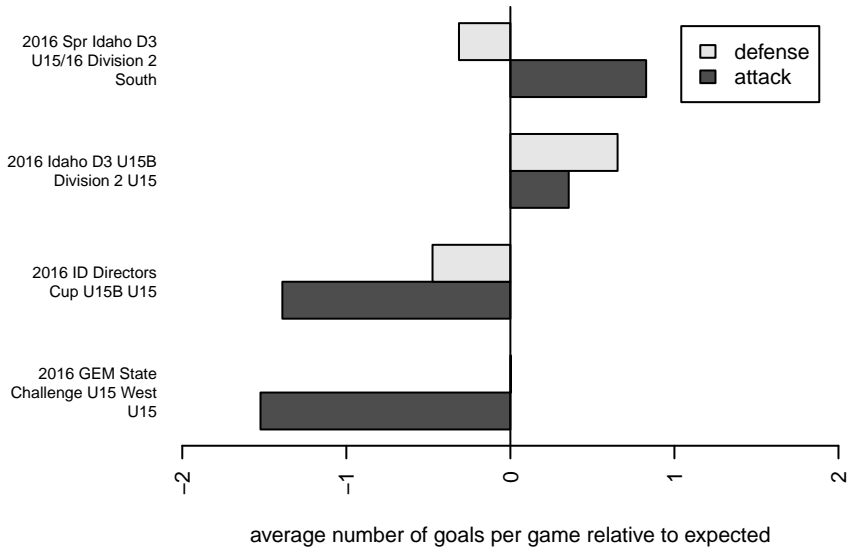

Canyon Optimist Inferno B02

Caldwell, ID
 B02 total strength=1143
 attack=6.89 defense=1.56
 fall league = Idaho D3 U15B Div 2 U15
 spr league = Spr Idaho D3 U15/16 Div 2 South

alt names used:
 INFERNO (ID)
 INFERNO
 INFERNO (ID)

Venues played:
 2016 Idaho D3 U15B Division 2 U15
 2016 GEM State Challenge U15 West U15
 2016 Spr Idaho D3 U15/16 Division 2 South
 2016 ID Directors Cup U15B U15

Canyon Optimist Inferno B02
 Dots are actual minus expected GF (blue circles) and GA (red triangles).
 Blue line is smoothed change in attack strength. Red is smoothed change in defense strength.

**attack and defense variance (black dot)
relative to other teams
and top 10 in region**

**attack and defense rating
relative to others at age
and all opponents in last 13 months**

Performance relative to 13 month average