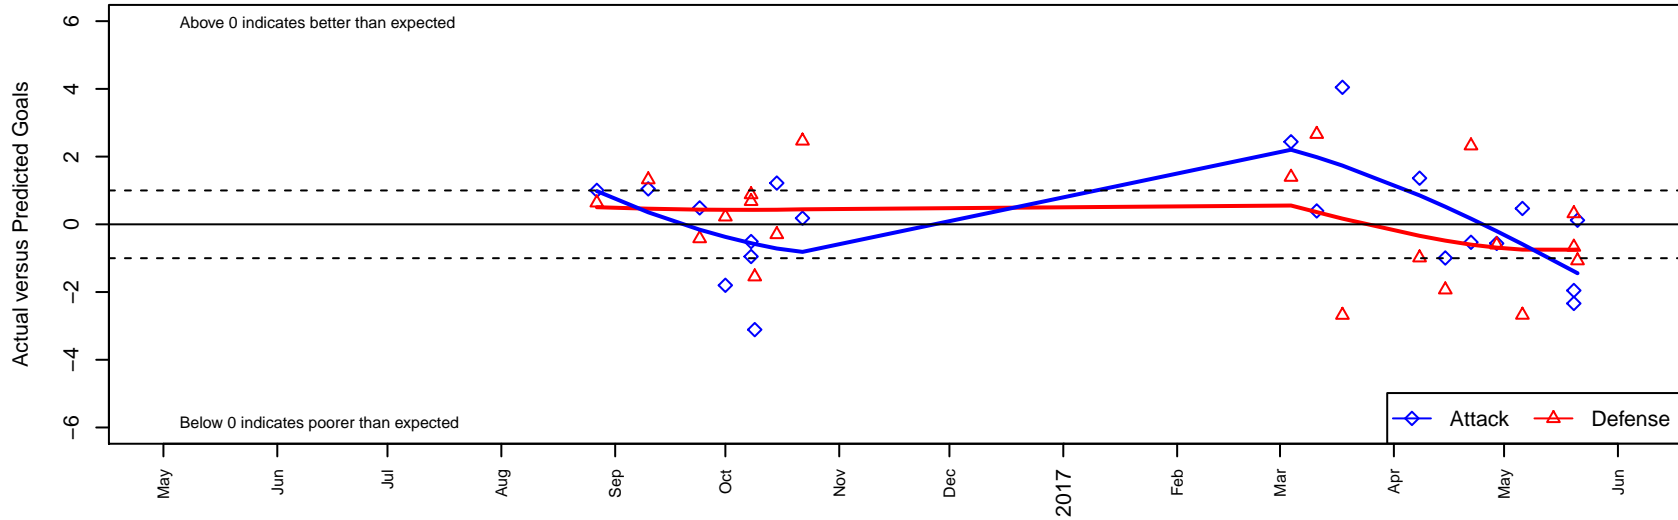

Canyon Optimist Inferno B02

Caldwell, ID
 B02 total strength=1143
 attack=6.89 defense=1.56
 fall league = Idaho D3 U15B Div 2 U15
 spr league = Spr Idaho D3 U15/16 Div 2 South

alt names used:
 INFERNO (ID)
 INFERNO
 INFERNO (ID)

Venues played:
 2016 Idaho D3 U15B Division 2 U15
 2016 GEM State Challenge U15 West U15
 2016 Spr Idaho D3 U15/16 Division 2 South
 2016 ID Directors Cup U15B U15

Canyon Optimist Inferno B02
 Dots are actual minus expected GF (blue circles) and GA (red triangles).
 Blue line is smoothed change in attack strength. Red is smoothed change in defense strength.

**attack and defense variance (black dot)
relative to other teams
and top 10 in region**

**attack and defense rating
relative to others at age
and all opponents in last 13 months**

Performance relative to 13 month average