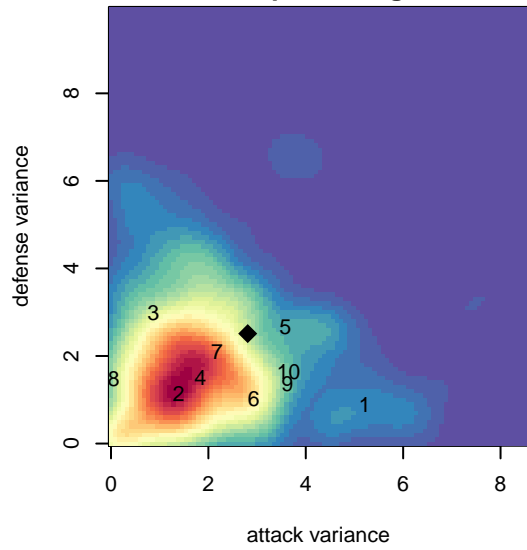

Canyon Optimist Inferno B02

Caldwell, ID
 B02 total strength=1143
 attack=6.89 defense=1.56
 fall league = Idaho D3 U15B Div 2 U15
 spr league = Spr Idaho D3 U15/16 Div 2 South

alt names used:
 INFERNO (ID)
 INFERNO
 INFERNO (ID)

Venues played:
 2016 Idaho D3 U15B Division 2 U15
 2016 GEM State Challenge U15 West U15
 2016 Spr Idaho D3 U15/16 Division 2 South
 2016 ID Directors Cup U15B U15

Canyon Optimist Inferno B02
 Dots are actual minus expected GF (blue circles) and GA (red triangles).
 Blue line is smoothed change in attack strength. Red is smoothed change in defense strength.

**attack and defense variance (black dot)
relative to other teams
and top 10 in region**

**attack and defense rating
relative to others at age
and all opponents in last 13 months**

Performance relative to 13 month average