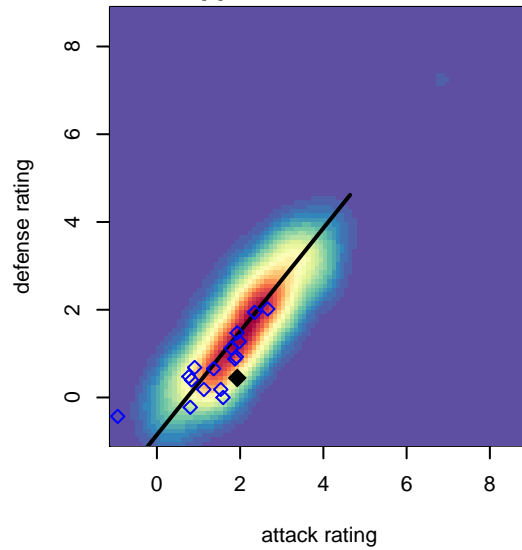

Canyon Optimist Inferno B02

Caldwell, ID
 B02 total strength=1143
 attack=6.89 defense=1.56
 fall league = Idaho D3 U15B Div 2 U15
 spr league = Spr Idaho D3 U15/16 Div 2 South

alt names used:
 INFERNO (ID)
 INFERNO
 INFERNO (ID)

Venues played:
 2016 Idaho D3 U15B Division 2 U15
 2016 GEM State Challenge U15 West U15
 2016 Spr Idaho D3 U15/16 Division 2 South
 2016 ID Directors Cup U15B U15

Canyon Optimist Inferno B02
 Dots are actual minus expected GF (blue circles) and GA (red triangles).
 Blue line is smoothed change in attack strength. Red is smoothed change in defense strength.

**attack and defense variance (black dot)
relative to other teams
and top 10 in region**

**attack and defense rating
relative to others at age
and all opponents in last 13 months**

Performance relative to 13 month average